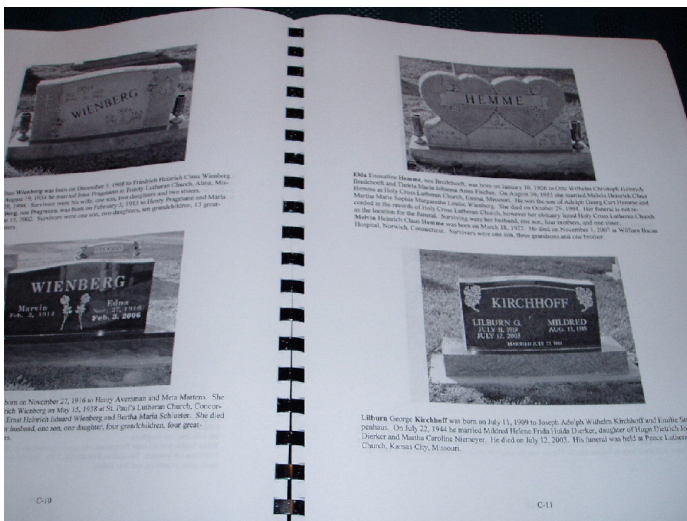

The book is also available in black and white as shown in the photo at left.

The price of the book in black and white is $45.00.

Shipping and handling for one book is $6.00. Please contact for price of shipping more than one book.

The book can be obtained by writing to Jane Schroer, 402 W. Olive, Raymore, MO 64083 or by e-mail at jsraymore@aol.com. Payment may be made by Pay Pal, Money Order, or Personal Check. If paying by Personal Check the order will be shipped when the check has cleared the bank, usually within seven to 10 days.