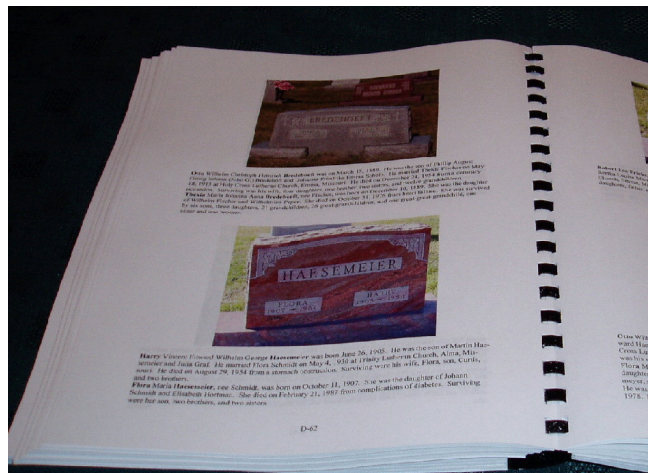

The book is also available in black and white as shown in the photo at left.

The price of the book in black and white is $45.00.

Shipping and handling for one book is $6.00. Please contact for price of shipping more than one book.

The book can be obtained by writing to Jane Schroer, 402 W. Olive, Raymore, MO 64083 or by e-mail at jsraymore@aol.com. Payment may be made by Pay Pal, Money Order, or Personal Check. If paying by Personal Check the order will be shipped when the check has cleared the bank, usually within seven to 10 days.